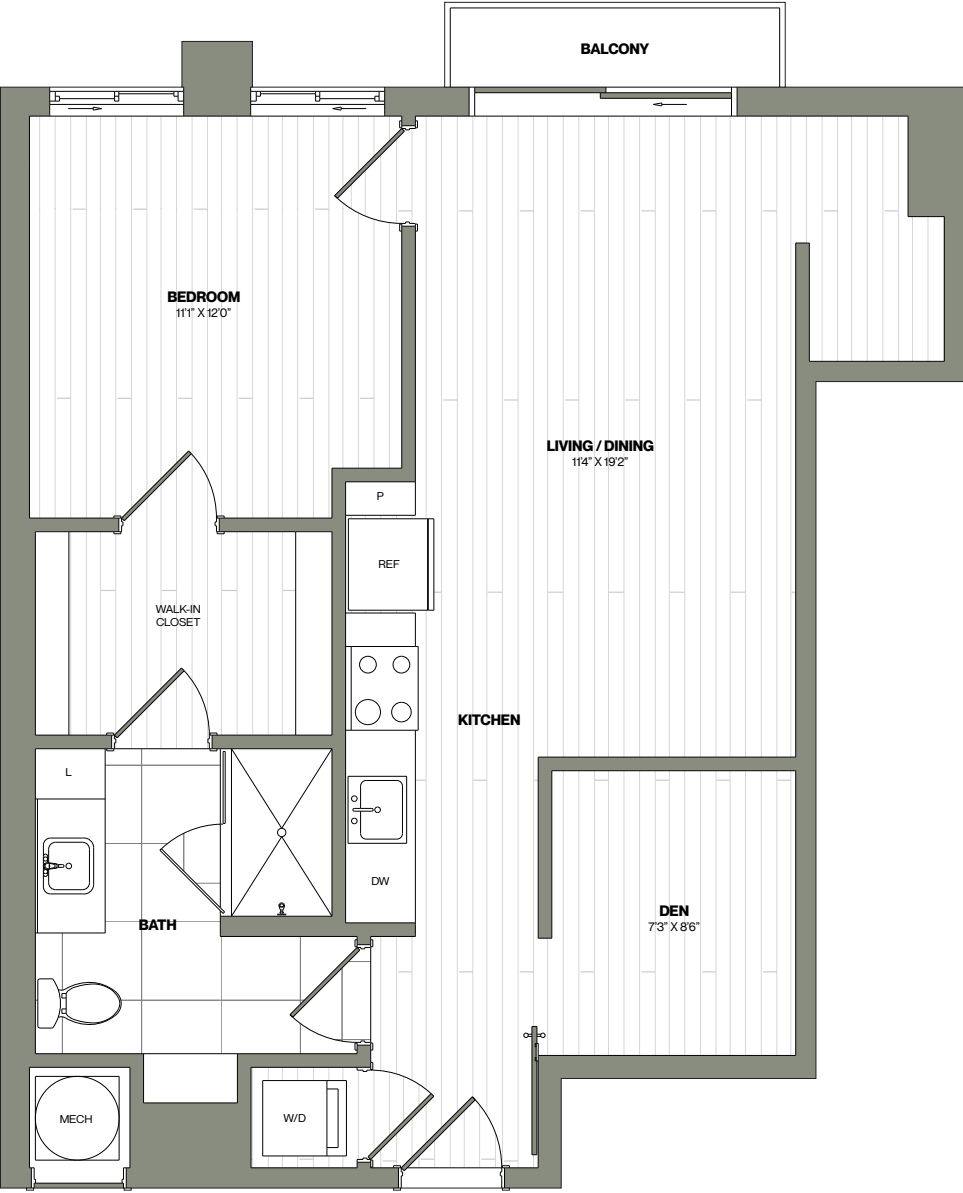

Residence TYPE D1

1
BEDROOM + DEN

1
BATHROOM

800
SQUARE FEET

Apartment _____

Rent _____

Availability _____

WYNWOOD HAUS

23 NE 17th Terrace
Miami, FL 33132

wynwoodhaus.com
305-909-6148