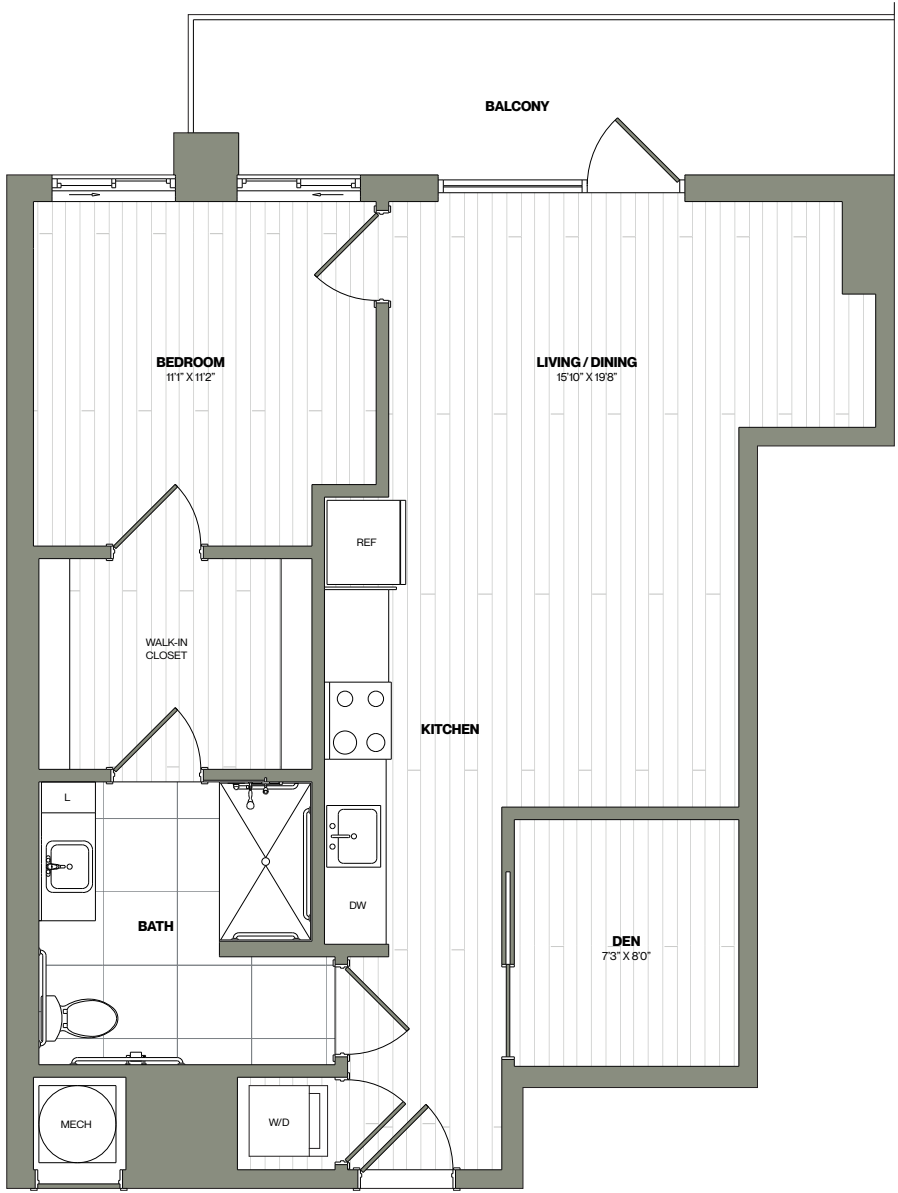

Residence TYPE D1A

WYNWOOD HAUS

1
BEDROOM + DEN

1
BATHROOM

800
SQUARE FEET

Apartment _____

Rent _____

Availability _____

23 NE 17th Terrace
Miami, FL 33132

wynwoodhaus.com
305-909-6148